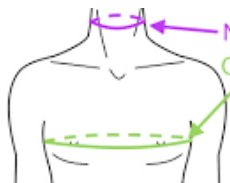

WHERE TO MEASURE YOUR CHEST SIZE

Neck measurement
 Chest measurement

**USE THE 'GREEN' LINE AS A GUIDE
 (UNDER YOUR ARMS)**

SIZING BOUNDARIES FOR GARMENTS

KIDS HOODIES

Size	Age Range	Measurements
S	5-6	28"
M	7-8	30"
L	9-11	32"
XL	12-13	34"